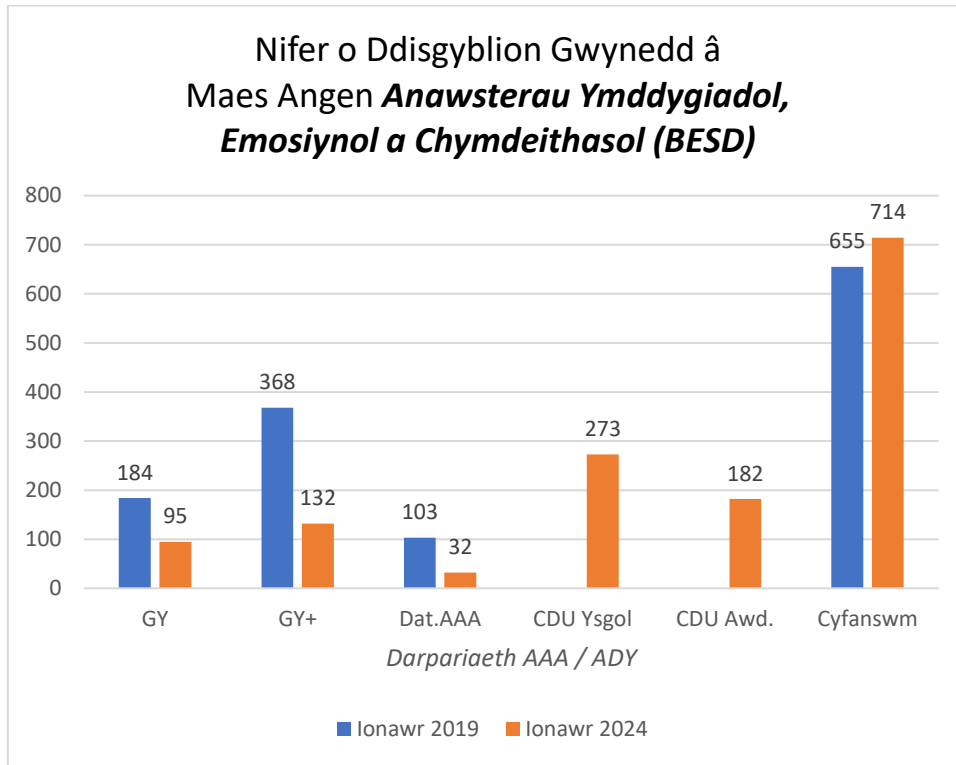

**Nifer o Ddisgyblion Gwynedd â Maes Angen Anawsterau Ymddygiadol, Emosiynol a Chymdeithasol (BESD) yn Ionawr 2024 o gymharu â Ionawr 2019.**

Ffynhonnell Data: Cyfrifiad ysgolion blynyddol ar lefel disgyblion (CYBLD)

**Number of Gwynedd Pupils with Behavioural, Emotional and Social Difficulties (BESD) Area of Need in January 2024 compared with January 2019.**

Data Source: Pupil level annual school census (PLASC)