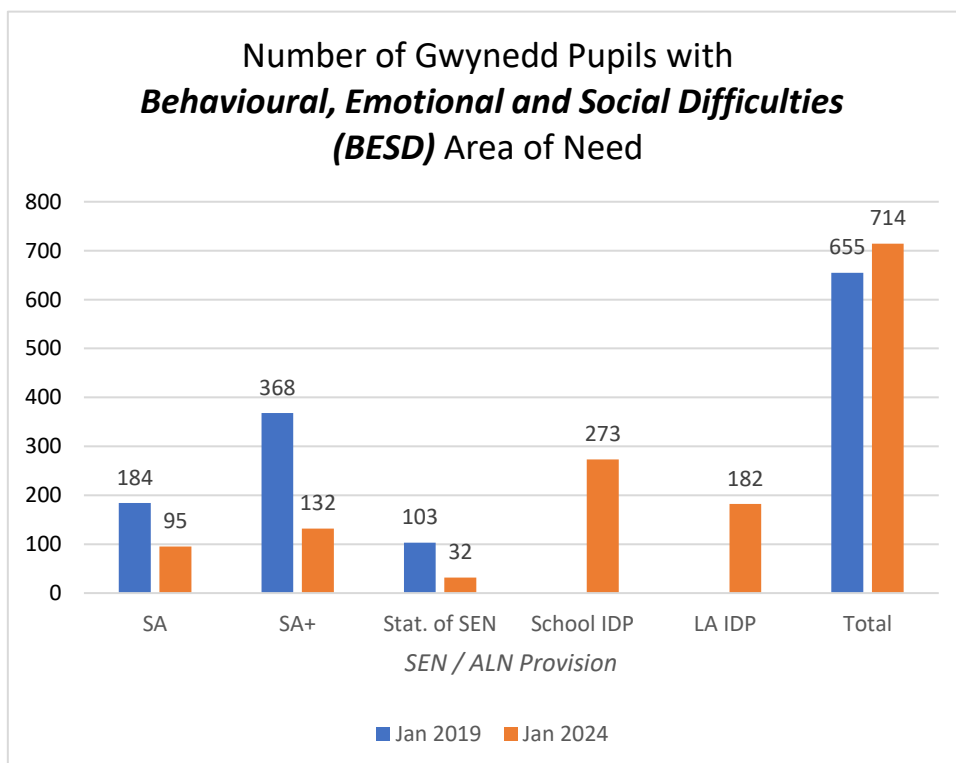

**Nifer o Ddisgyblion Gwynedd â Maes Angen Anawsterau Ymddygiadol, Emosiynol a Chymdeithasol (BESD) yn Ionawr 2024 o gymharu â Ionawr 2019.**

Ffynhonnell Data: Cyfrifiad ysgolion blynyddol ar lefel disgyblion (CYBLD)

**Number of Gwynedd Pupils with Behavioural, Emotional and Social Difficulties (BESD) Area of Need in January 2024 compared with January 2019.**

Data Source: Pupil level annual school census (PLASC)